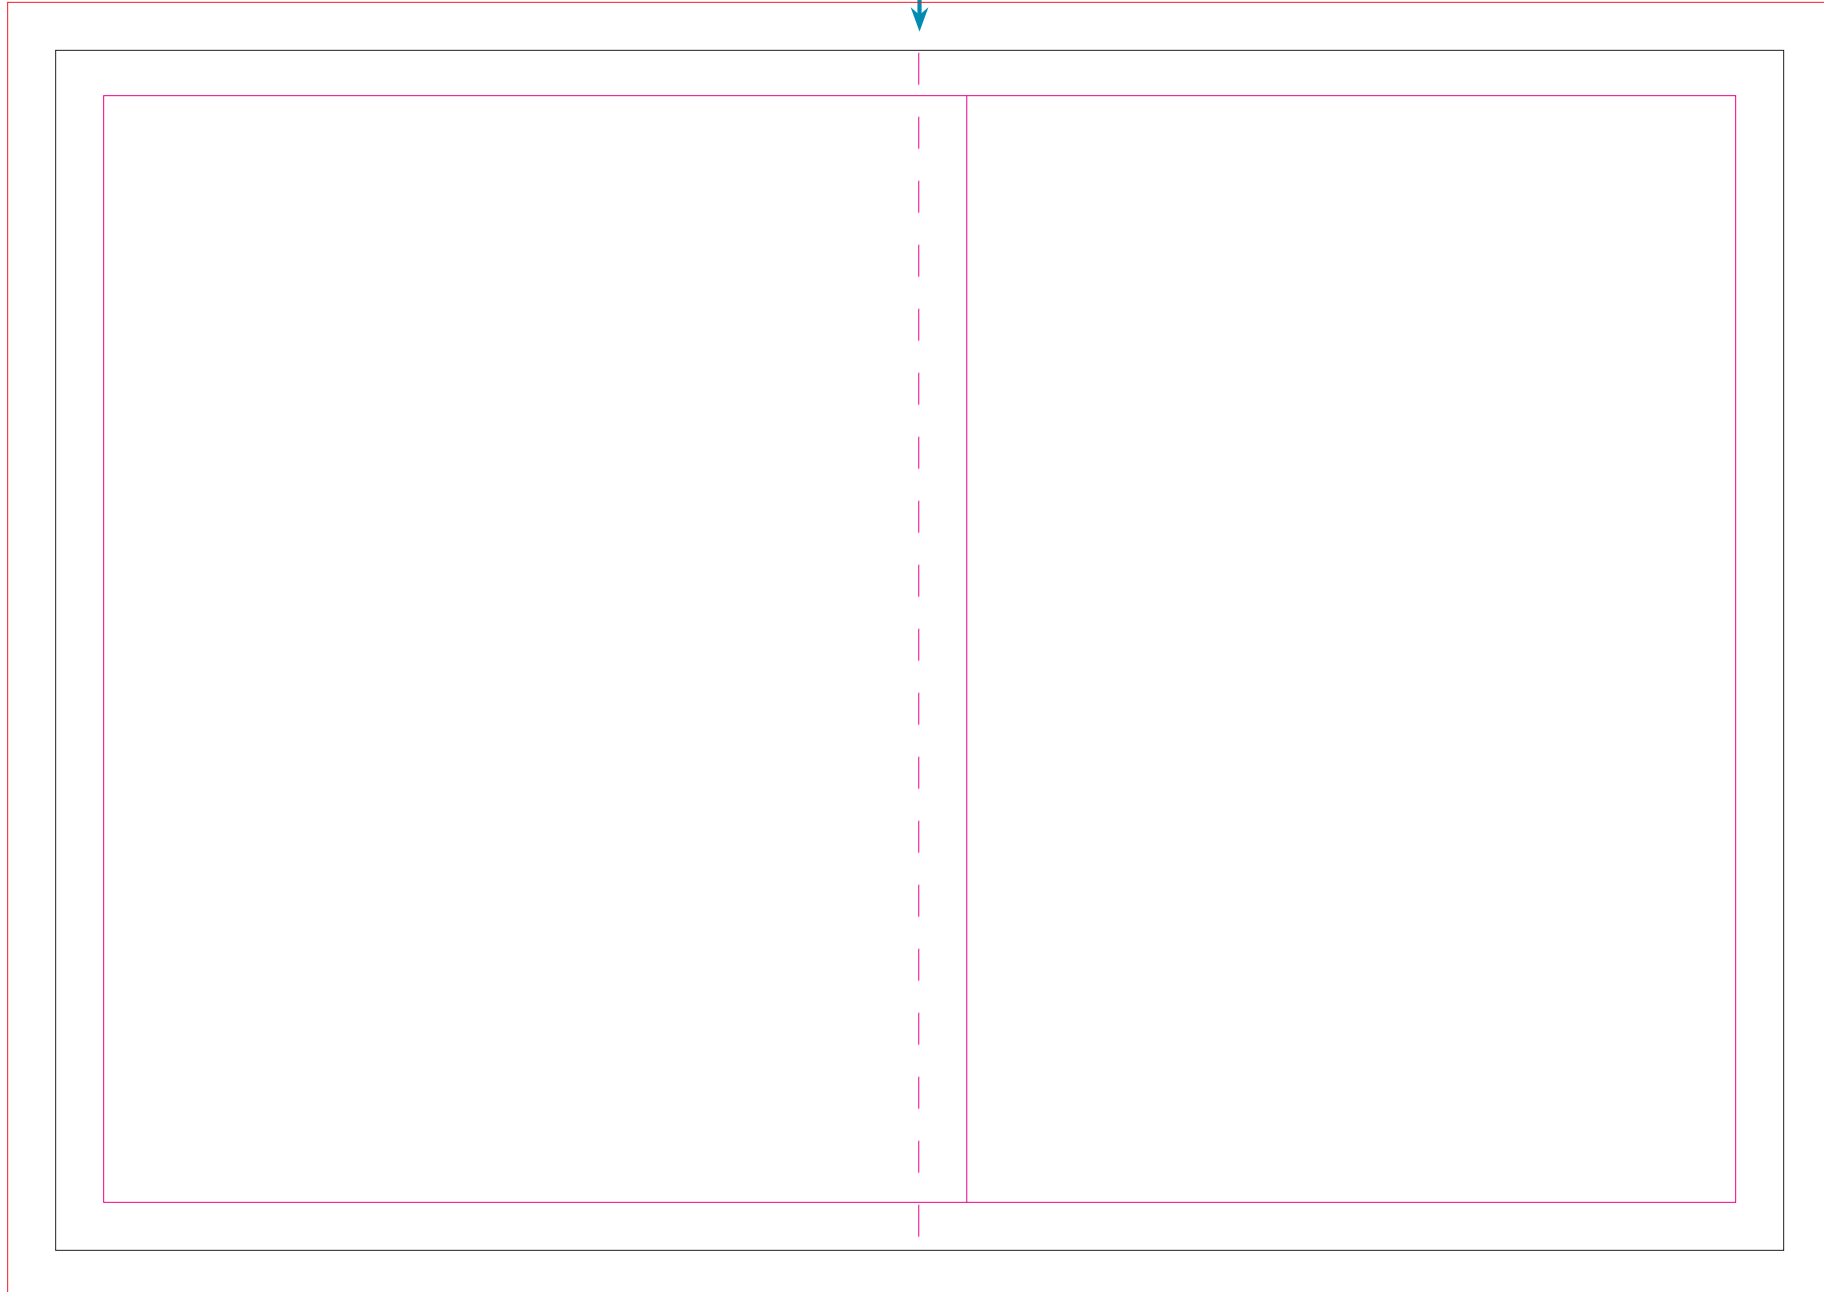

Notecard A6 Vertical
Red Line = Bleed
Black Line = Document
Pink Line = Margins and Fold Line

Fold Line

Bleed →
Your image must extend to this line to print to the edge of paper.

← **Bleed**
Your image must extend to this line to print to the edge of paper.

For best results keep text inside margins.